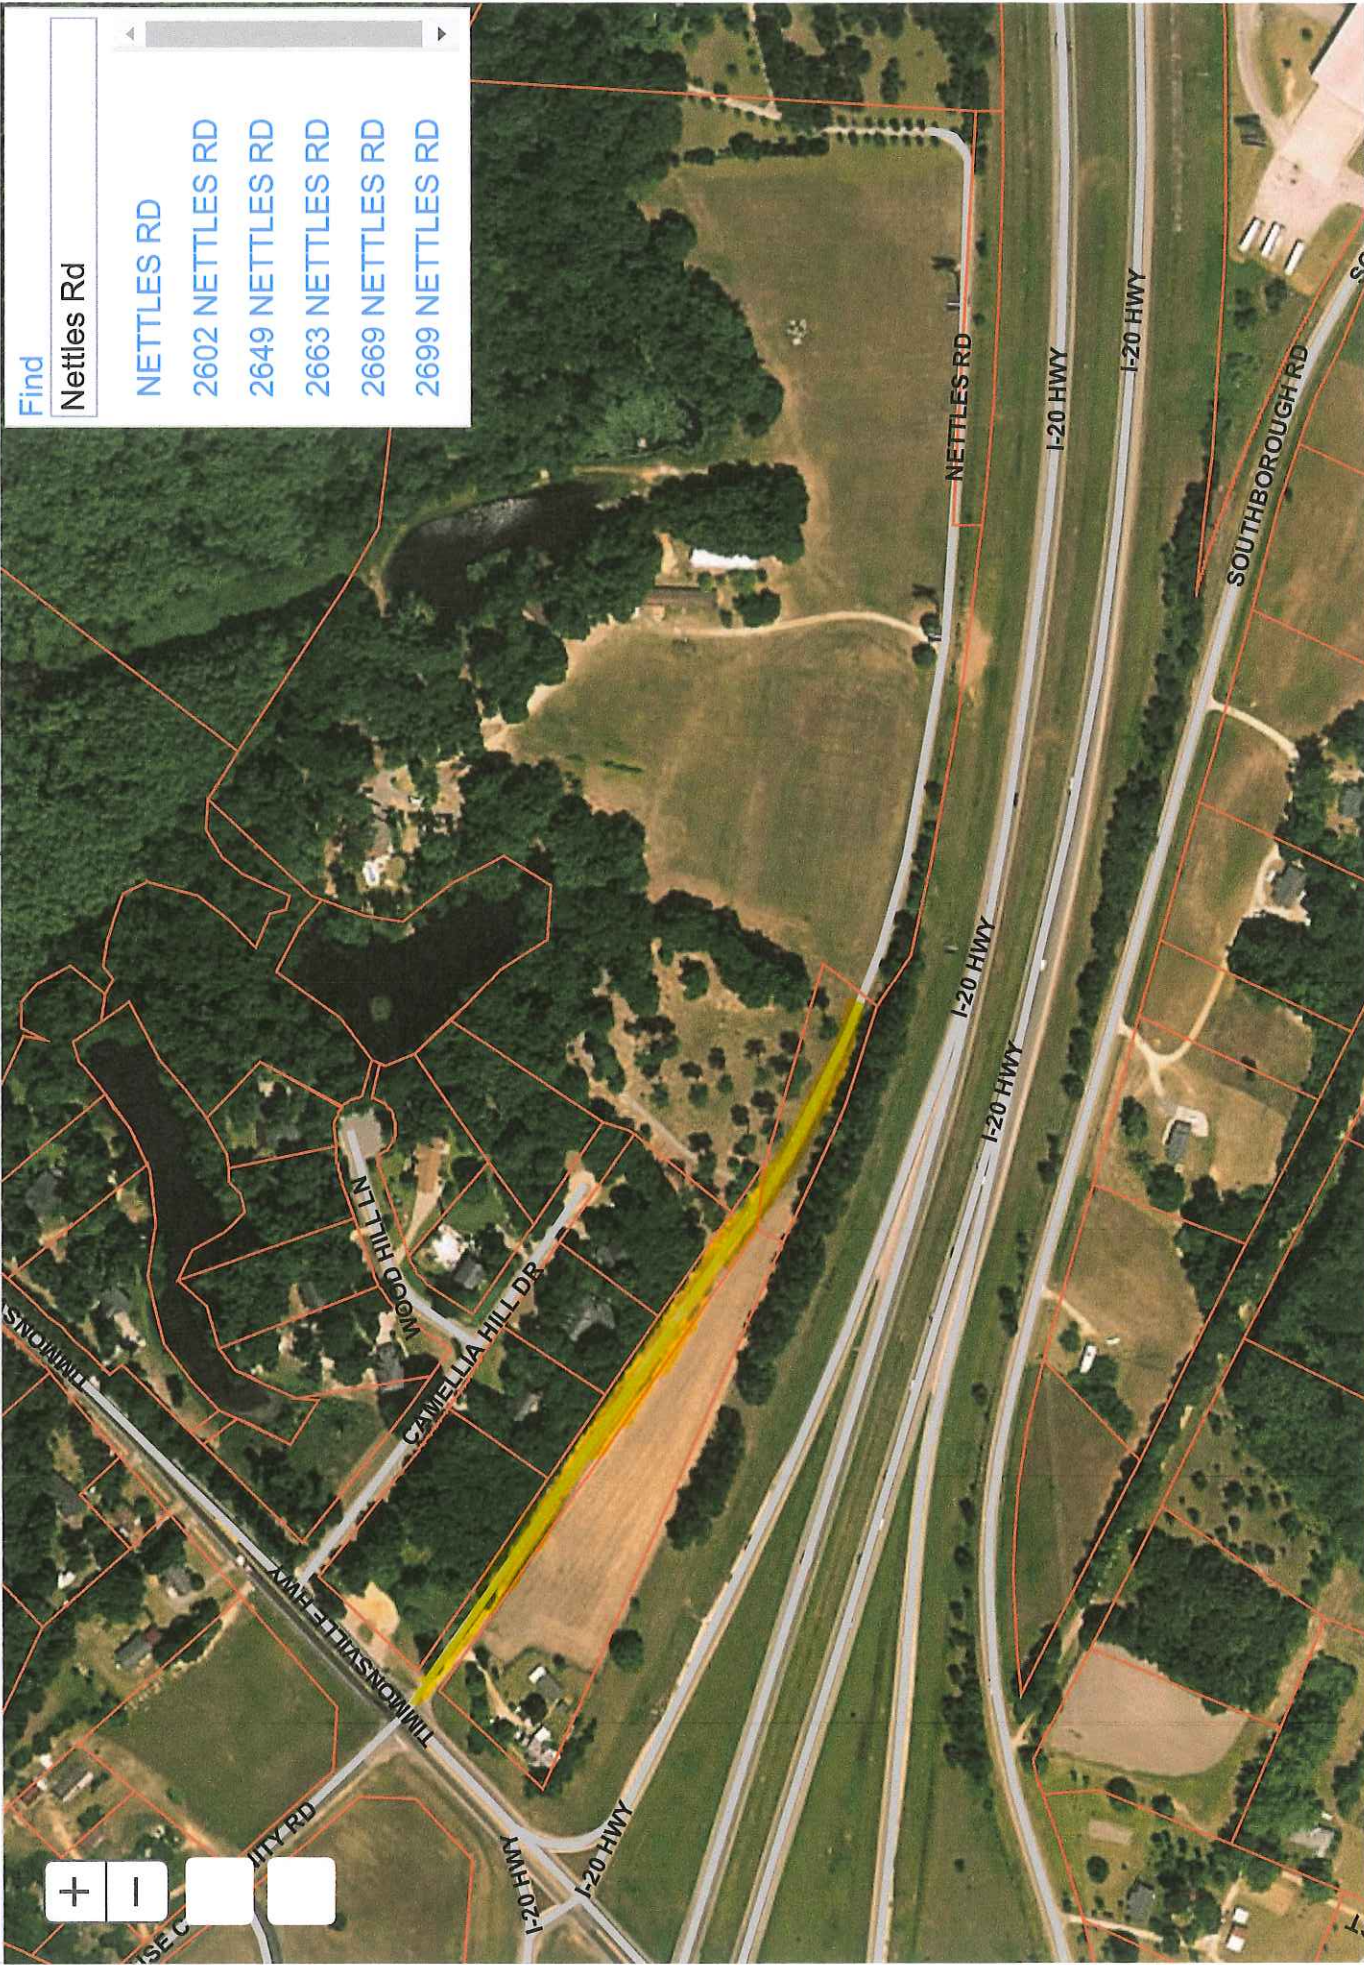

Darlington County Parcel Viewer *E. Horse Branch Tr*

Google Maps Confederate St, Clover St., Ambergate Dr.

Imagery ©2017 Google, Map data ©2017 Google 500 ft

Google Maps Harmony Hall Dr

Imagery ©2017 Google, Map data ©2017 Google 500 ft

Darlington County Parcel Viewer *Nettles Rd.*

Find

Nettles Rd

- NETTLES RD
- 2602 NETTLES RD
- 2649 NETTLES RD
- 2663 NETTLES RD
- 2669 NETTLES RD
- 2699 NETTLES RD

Google Maps Critcher Rd Maple St, Pine Hollow Dr.

Imagery ©2017 Google, Map data ©2017 Google 100 ft

Critcher Rd

Critcher Rd, Oaktree St off of Turnpike Rd

Imagery ©2017 Google, Map data ©2017 Google 200 ft